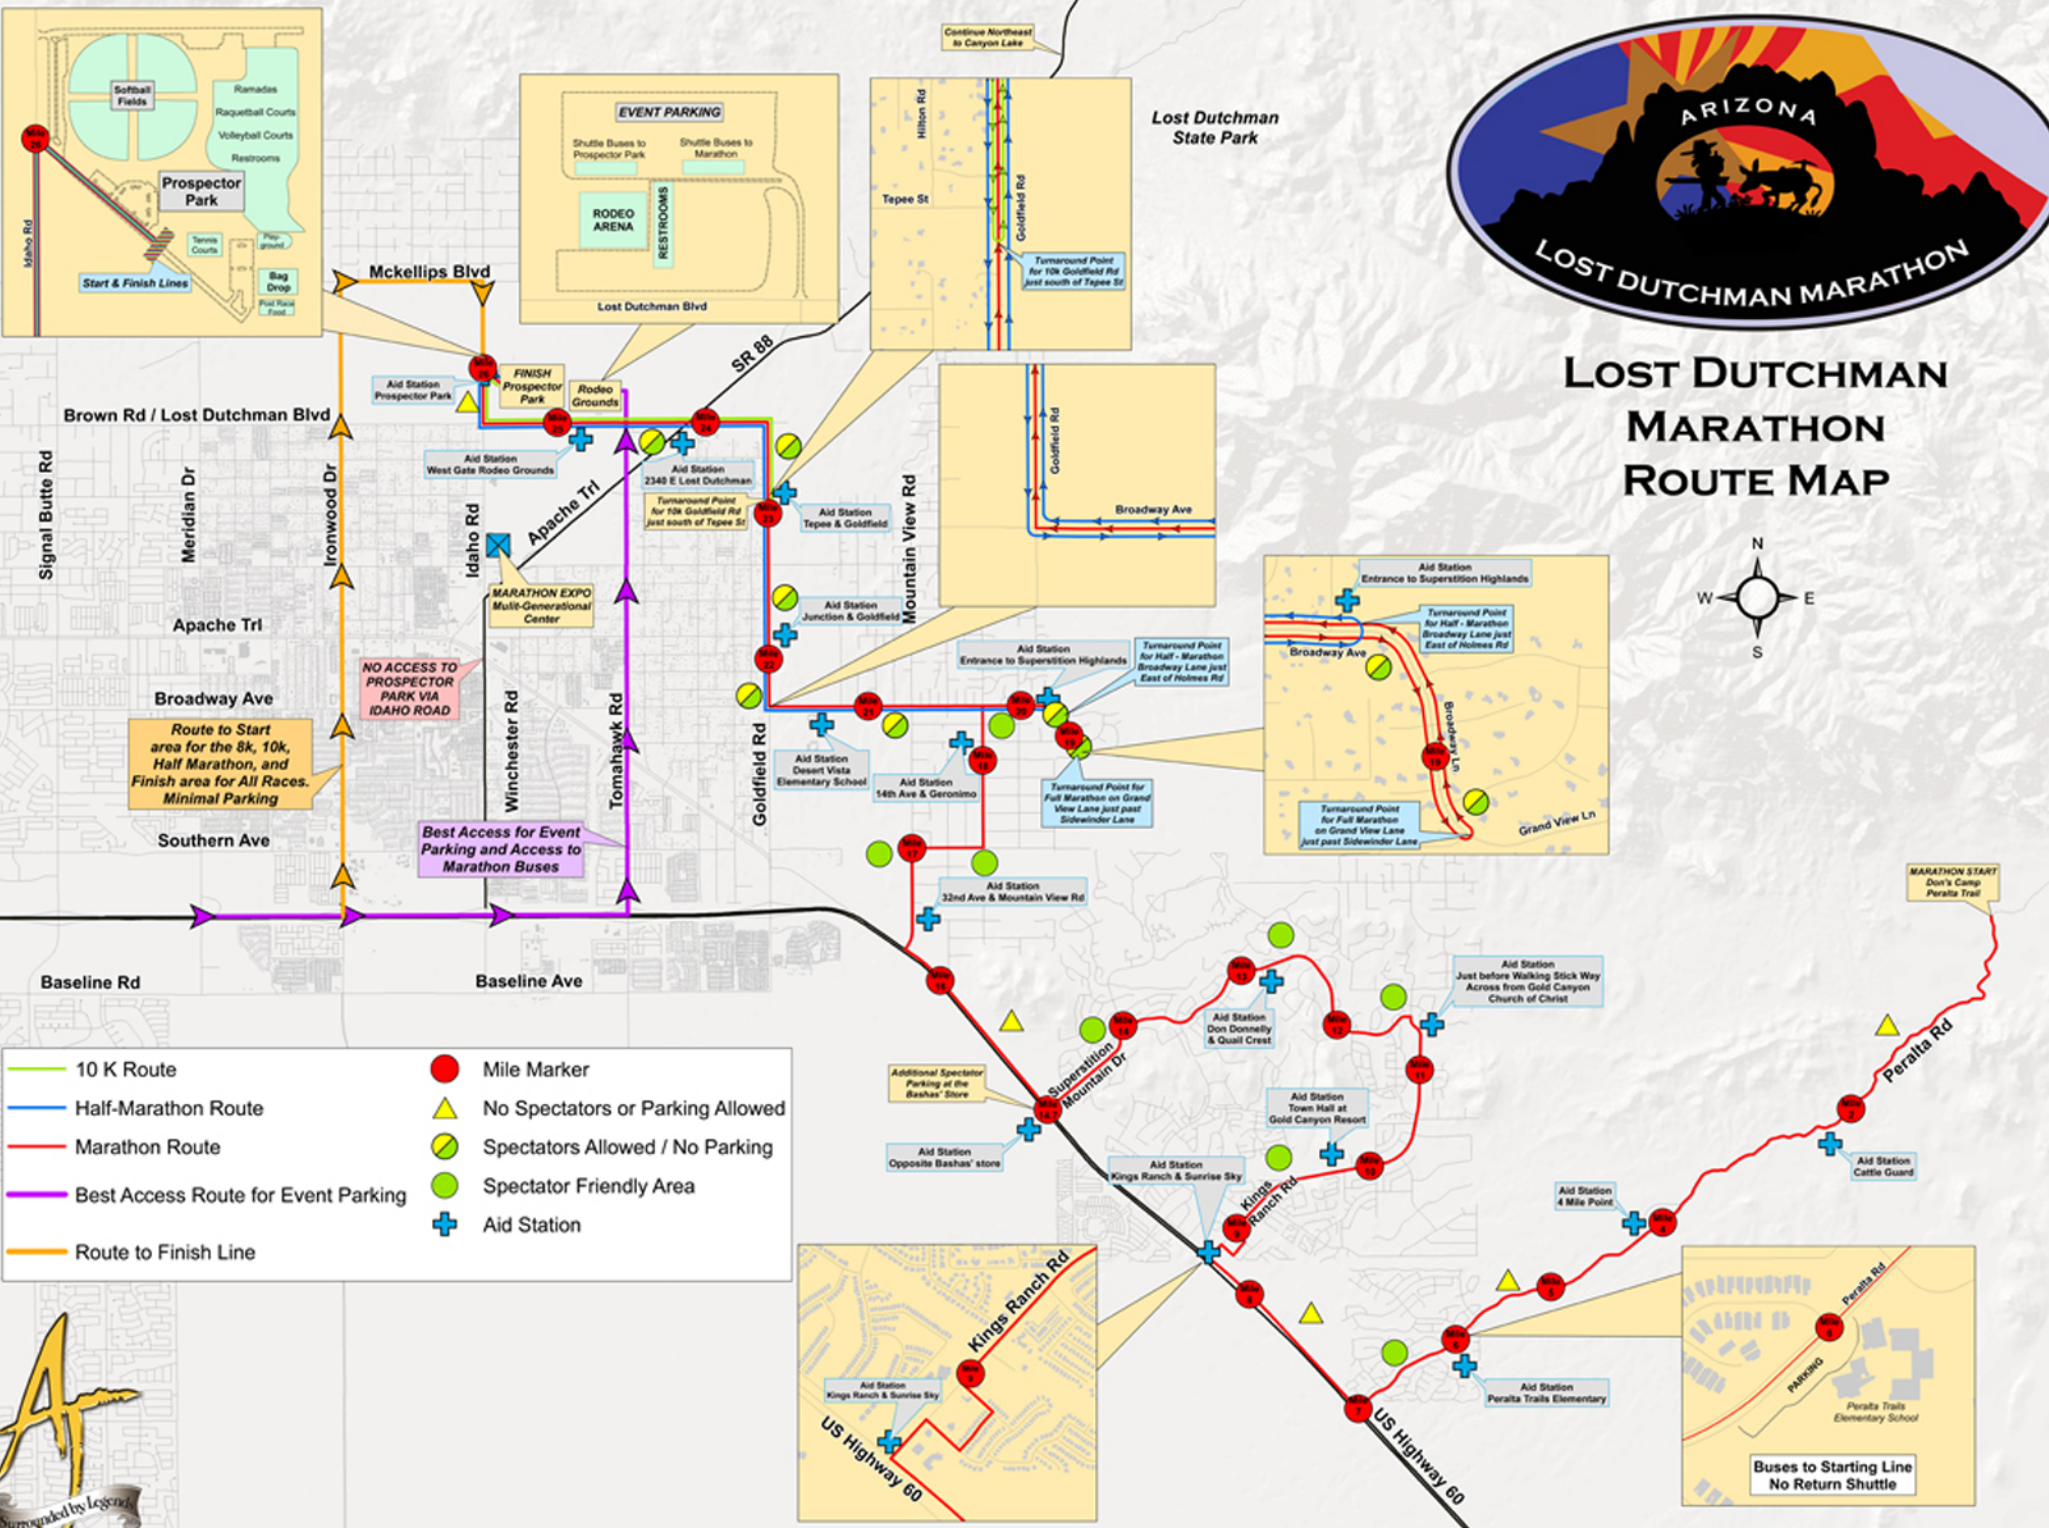

LOST DUTCHMAN MARATHON ROUTE MAP